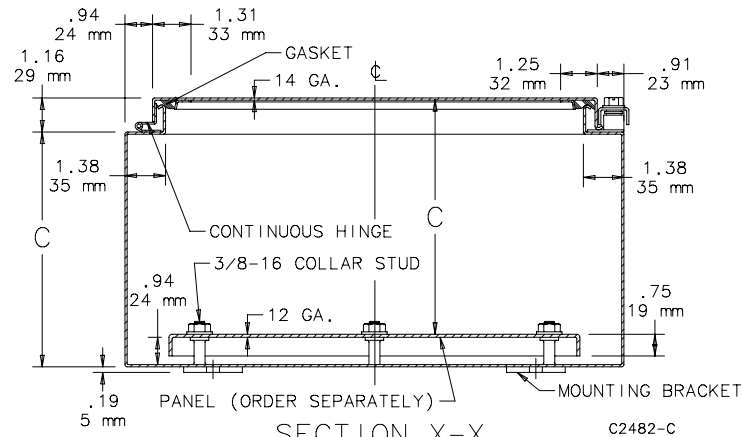

SECTION X-X

C2482-C